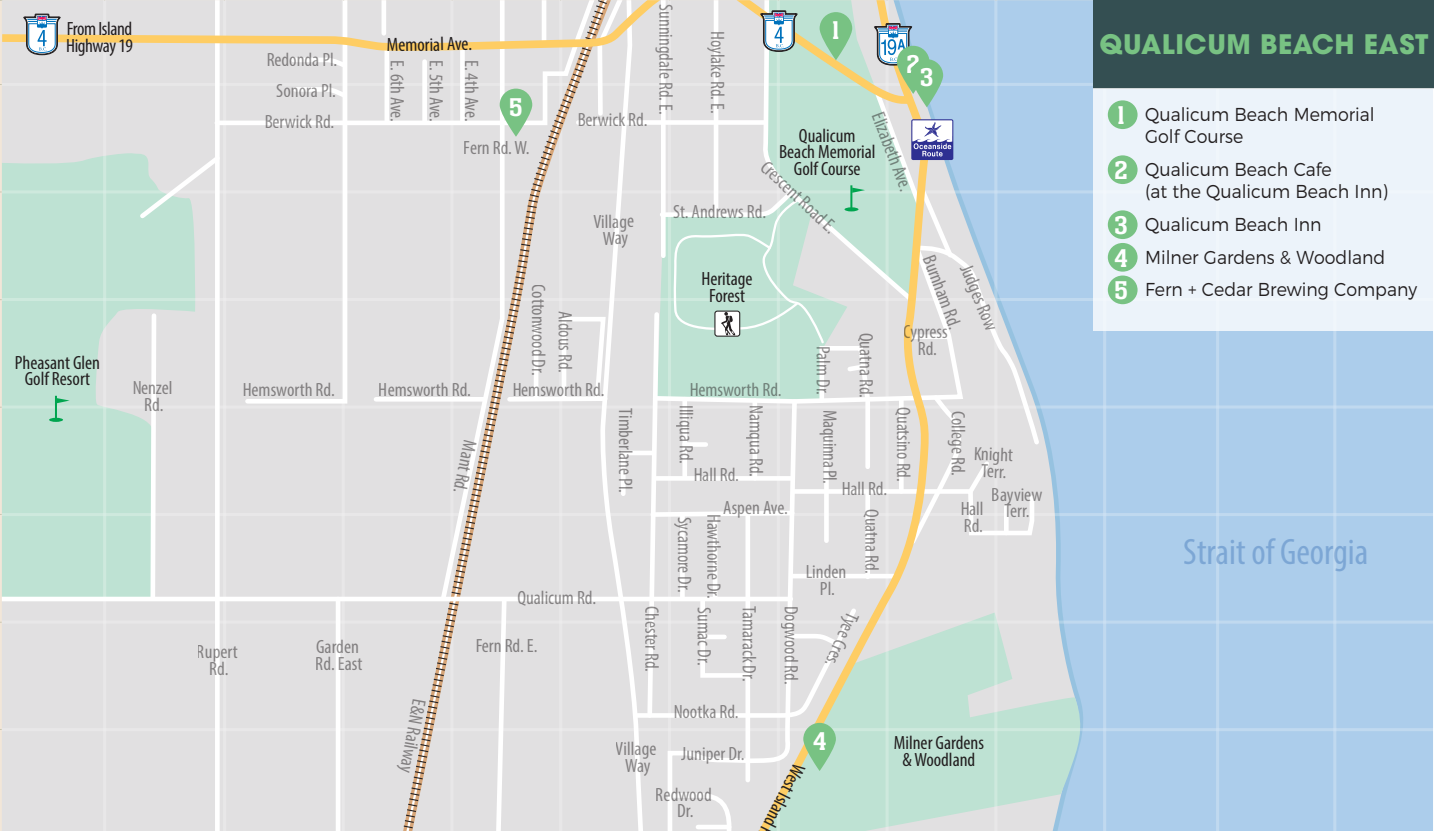

From Island Highway 19

QUALICUM BEACH EAST

- 1** Qualicum Beach Memorial Golf Course
- 2** Qualicum Beach Cafe (at the Qualicum Beach Inn)
- 3** Qualicum Beach Inn
- 4** Milner Gardens & Woodland
- 5** Fern + Cedar Brewing Company

Strait of Georgia

Pheasant Glen Golf Resort

Qualicum Beach Memorial Golf Course

Milner Gardens & Woodland

Memorial Ave.
E. 6th Ave.
E. 5th Ave.
E. 4th Ave.

Redonda Pl.
Sonora Pl.
Berwick Rd.

Fern Rd. W.

Berwick Rd.

Sycamore Dr.

Hawthorne Dr.

Aspen Ave.

Linden Pl.

Dogwood Rd.

Tamarack Dr.

Nootka Rd.

Juniper Dr.

Redwood Dr.

Rupert Rd.

Garden Rd. East

Fern Rd. E.

Christer Rd.

Sumac Dr.

Village Way

Redwood Dr.